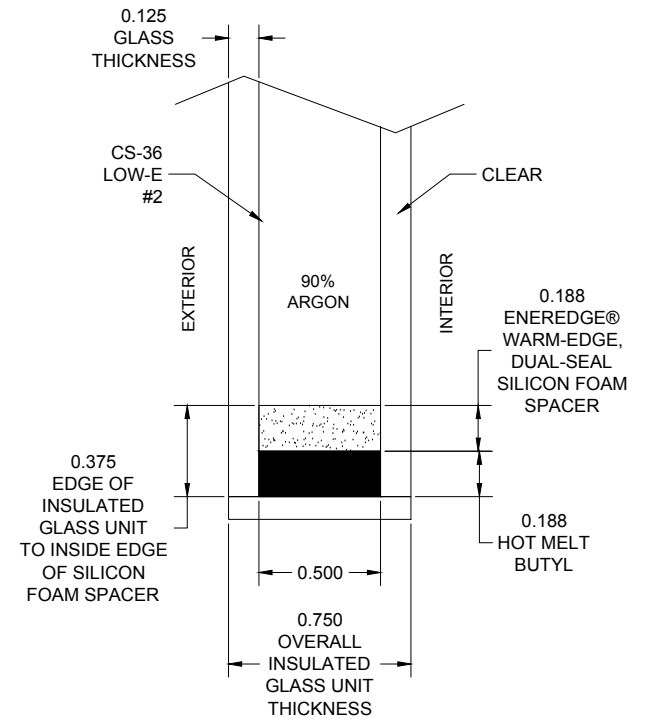

INSULATING GLASS UNIT FOR:

- ALL WOOD DOUBLE HUNG
- CLAD DOUBLE HUNG

INSULATING GLASS UNIT FOR:

- ALL WOOD CASEMENT
- ALL WOOD AWNING

INSULATING GLASS UNIT FOR:

- CLAD CASEMENT
- CLAD AWNING
- VERSAFRAME CLAD PICTURE WINDOW
- LPW100 ALL WOOD PICTURE WINDOW