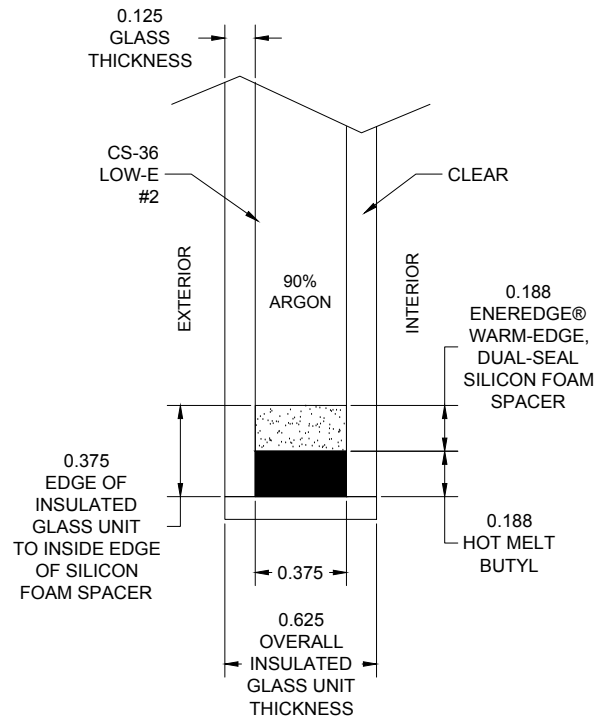

INSULATING GLASS UNIT FOR:

- ALL WOOD DOUBLE HUNG
- CLAD DOUBLE HUNG

INSULATING GLASS UNIT FOR:

- ALL WOOD CASEMENT
- ALL WOOD AWNING

INSULATING GLASS UNIT FOR:

- CLAD CASEMENT
- CLAD AWNING
- VERSAFRAME CLAD PICTURE WINDOW
- LPW100 ALL WOOD PICTURE WINDOW

CUSTOMER:  
 SIZE: B PROJECT:  
 DRAWN BY: L.Z. DATE: 2/19/19 DWG #: A-2269-B