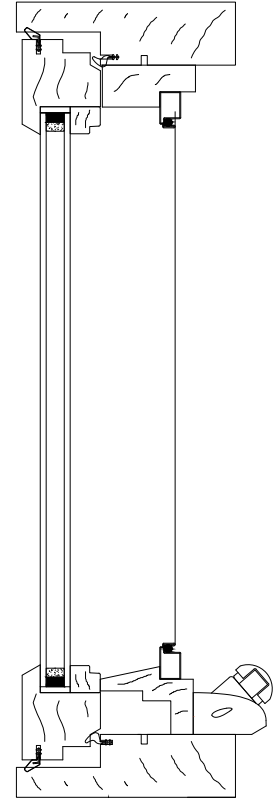

**X** PROVIDED #8 WOOD SCREWS THROUGH JAMBS AND INTO WOOD STUD AT INDICATED LOCATIONS (6)

WITH SCREEN REMOVED, SCREW INTO SCREEN SLOT, THROUGH JAMB INTO WOOD STUD WITH #8-3.0" SCREW

SHIM BETWEEN JAMBS AND ROUGH OPENING AS NECESSARY. CHECK OPERATION OF UNIT.

NOTE: SCREWS ON LOCK SIDE OF WINDOW MUST BE POSITIONED PER DECAL

THE INFORMATION CONTAINED IN THIS DRAWING IS THE SOLE PROPERTY OF TRIMLINE WINDOWS INC. ANY REPRODUCTION IN PART OR AS A WHOLE WITHOUT THE WRITTEN PERMISSION OF TRIMLINE WINDOWS INC. IS PROHIBITED.

DESCRIPTION:  
**LC4000 INSTALLATION INSTRUCTIONS**

CUSTOMER:			
SIZE: A	SCALE: 3" = 1'-0"	PROJECT:	
DRAWN BY: L.Z.	DATE: 7.21.19	DWG #:	