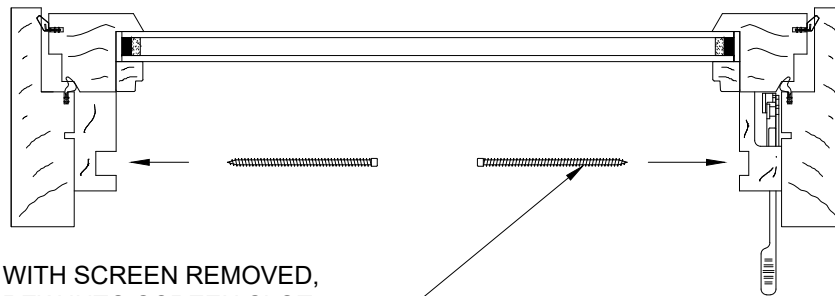

**X** PROVIDED #8 WOOD SCREWS THROUGH JAMBS AND INTO WOOD STUD AT INDICATED LOCATIONS (6)

WITH SCREEN REMOVED, SCREW INTO SCREEN SLOT, THROUGH JAMB INTO WOOD STUD WITH #8-3.0" SCREW

SHIM BETWEEN JAMBS AND ROUGH OPENING AS NECESSARY. CHECK OPERATION OF UNIT.

NOTE: SCREWS ON LOCK SIDE OF WINDOW MUST BE POSITIONED PER DECAL

THE INFORMATION CONTAINED IN THIS DRAWING IS THE SOLE PROPERTY OF TRIMLINE WINDOWS INC. ANY REPRODUCTION IN PART OR AS A WHOLE WITHOUT THE WRITTEN PERMISSION OF TRIMLINE WINDOWS INC. IS PROHIBITED.

DESCRIPTION:  
**LC4000 INSTALLATION INSTRUCTIONS**

CUSTOMER:			
SIZE: A	SCALE: 3" = 1'-0"	PROJECT:	
DRAWN BY: L.Z.	DATE: 7.21.19	DWG #:	