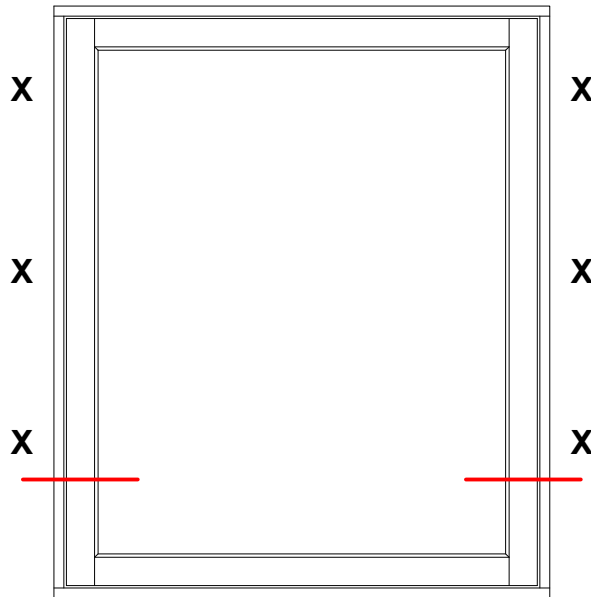

**X** PROVIDED #8 WOOD SCREWS THROUGH JAMBS AND INTO WOOD STUD AT INDICATED LOCATIONS (6)

WITH SCREEN REMOVED, SCREW INTO SCREEN SLOT, THROUGH JAMB INTO WOOD STUD WITH #8-3.0" SCREW

SHIM BETWEEN JAMBS AND ROUGH OPENING AS NECESSARY. CHECK OPERATION OF UNIT.

NOTE: SCREWS ON LOCK SIDE OF WINDOW MUST BE POSITIONED PER DECAL

THE INFORMATION CONTAINED IN THIS DRAWING IS THE SOLE PROPERTY OF TRIMLINE WINDOWS INC. ANY REPRODUCTION IN PART OR AS A WHOLE WITHOUT THE WRITTEN PERMISSION OF TRIMLINE WINDOWS INC. IS PROHIBITED.

DESCRIPTION:  
**LC4000 INSTALLATION INSTRUCTIONS**

CUSTOMER:			
SIZE: A	SCALE: 3" = 1'-0"	PROJECT:	
DRAWN BY: L.Z.	DATE: 7.21.19	DWG #:	